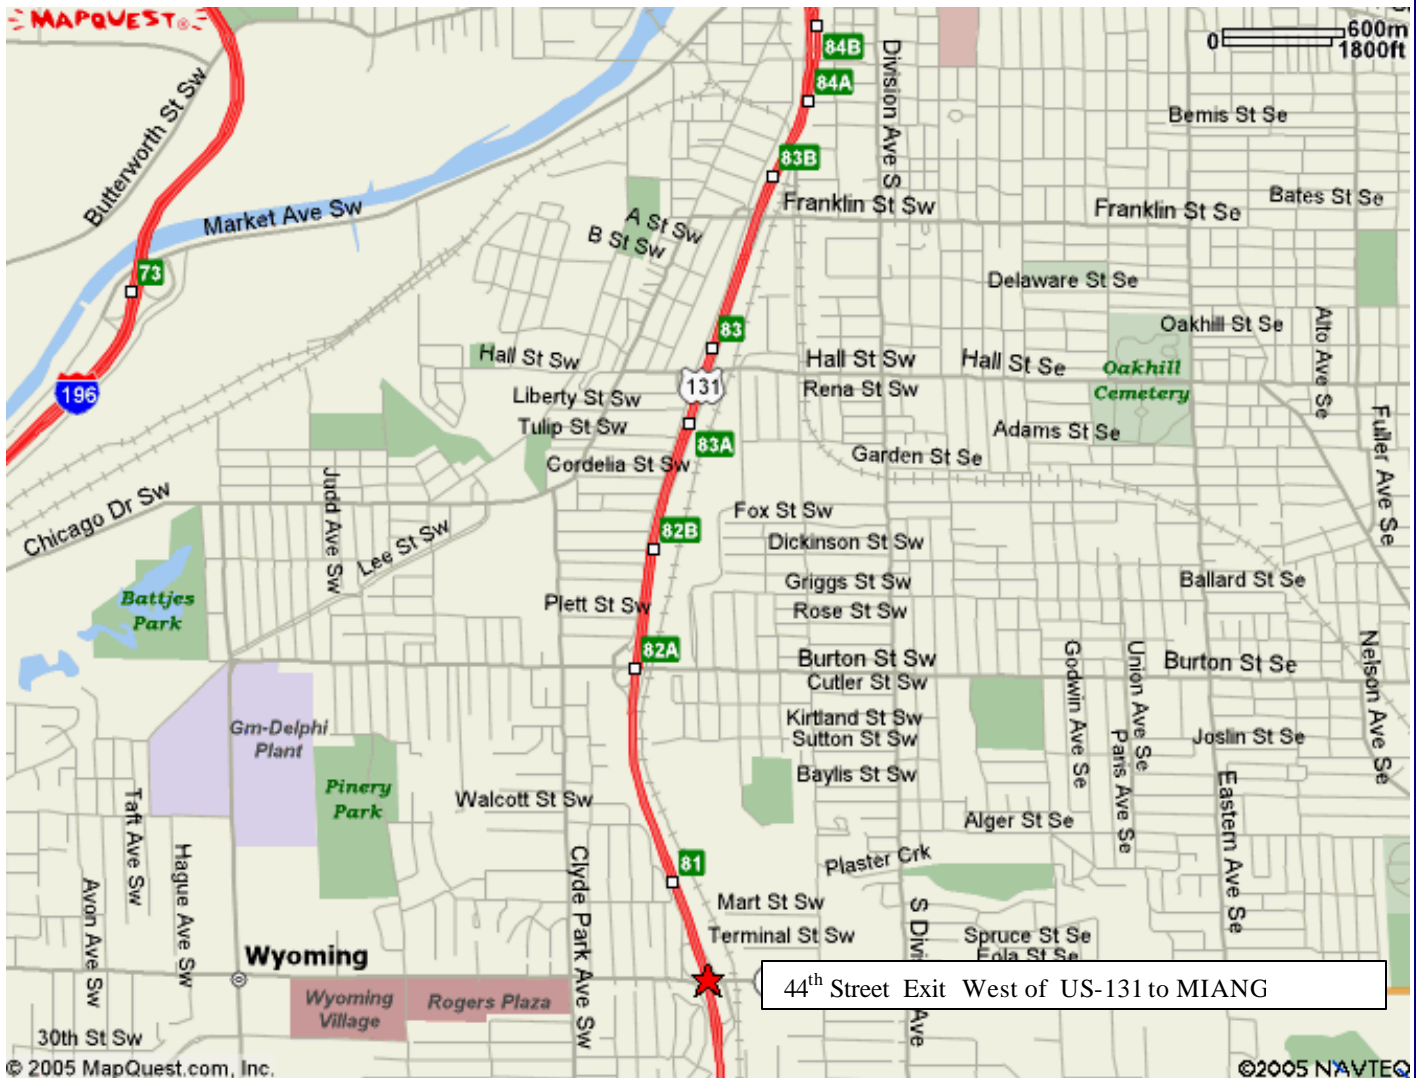

© 2004 MapQuest.com, Inc.; © 2004 NAVTEQ

Road Maps To Wyoming, Michigan MIANG

1200 44th Street

\$17.50 per member

\$35 per couple

44th Street Exit West of US-131 to MIANG

© 2005 MapQuest.com, Inc.

© 2005 NAVTEQ